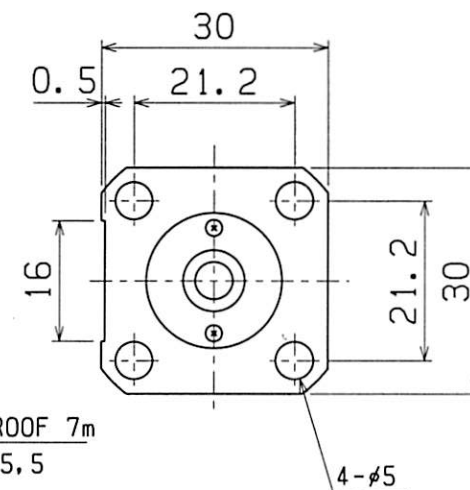

4-LED LAMP
NORMALLY UNLIT
PUSH LIT

SET NUMBER	H4A-12-05S	
COMPOSITION	SENSOR HEAD	H4A-12-05H
	POLARITY CONVERTOR NUIT	BA-4A

	NAME	TOOL SETTING PROBE
A4	DRAWING NUMBER	H4A-12-05S
1:1		