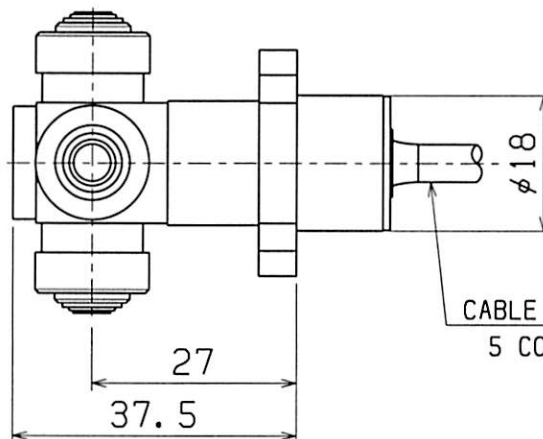

4-LED LAMP
NORMALLY UNLIT
PUSH LIT

SET NUMBER	H4A-12-05S	
COMPOSITION	SENSOR HEAD	H4A-12-05H
	POLARITY CONVERTOR NUIT	BA-4A

	NAME	TOOL SETTING PROBE
A4	DRAWING NUMBER	H4A-12-05S
1:1		