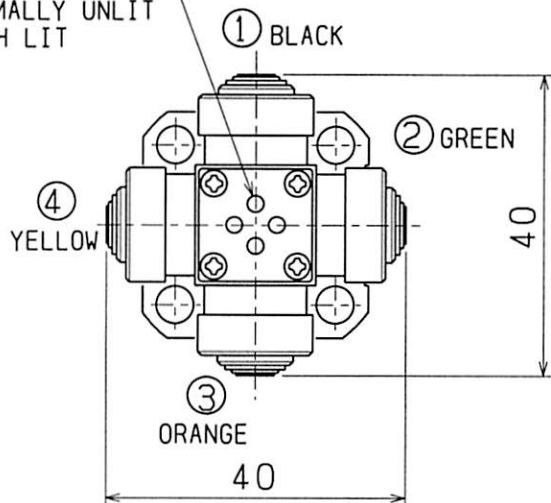

4-LED LAMP
NORMALLY UNLIT
PUSH LIT

SET NUMBER	H4A-12-05S	
COMPOSITION	SENSOR HEAD	H4A-12-05H
	POLARITY CONVERTOR NUIT	BA-4A

	NAME	TOOL SETTING PROBE
A4	DRAWING NUMBER	H4A-12-05S
1:1		