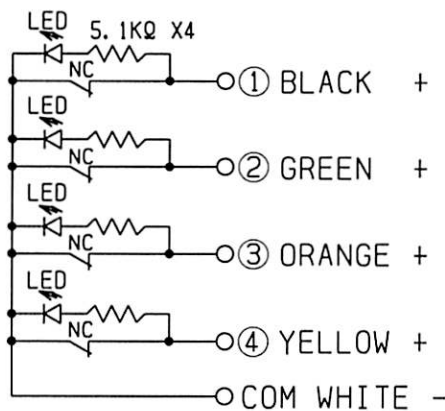

4-LED LAMP
NORMALLY UNLIT
PUSH LIT

SET NUMBER	H4A-12-05S	
COMPOSITION	SENSOR HEAD	H4A-12-05H
	POLARITY CONVERTOR NUIT	BA-4A

	NAME	TOOL SETTING PROBE
A4	DRAWING NUMBER	H4A-12-05S
1:1		