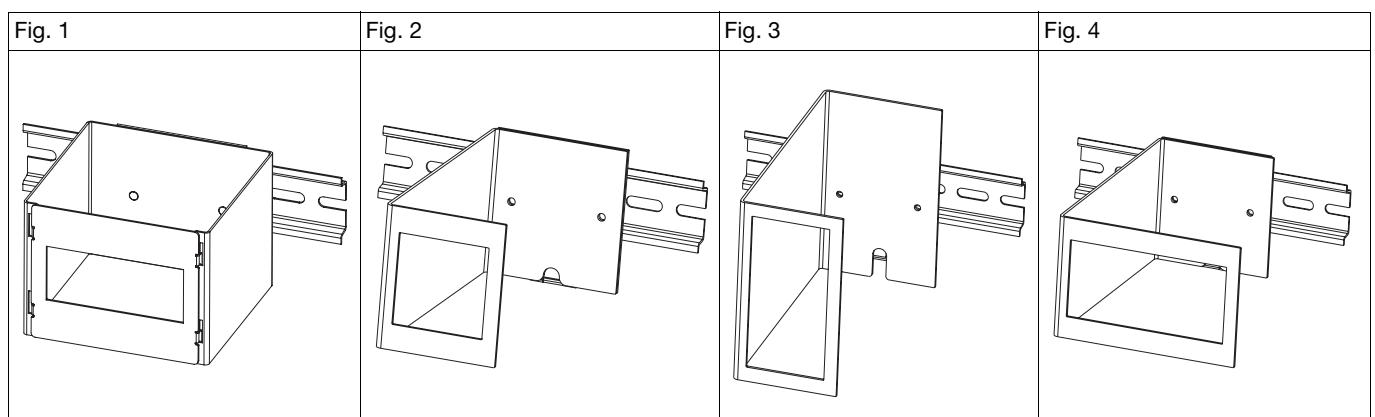

Accessories for flush-panel mounting instruments to DIN

Mounting frames for DIN-Rail

With these mounting frames DIN rail enable flush-panel mounting units can be mounted in switchgear cabinets, for example.

Nominal Size	Dimensions (W x H x D)	Figure	Sales No.
76mm x 36mm	93mm x 70mm x 93mm	Figure 1	70/00483019
48mm x 48mm	68mm x 70mm x 153mm	Figure 2	70/00375745
48mm x 96mm (portrait format)	68mm x 108mm x 153mm	Figure 3	70/00375747
96mm x 48mm (landscape format)	108mm x 70mm x 153mm	Figure 4	70/00375749

Special features

- flexible clear plastic (soft PVC)
- nominal size 48 mm x 48 mm
- Protection rating IP 65

Blanking covers

Type	Panel cut-out for flush-panel mounting instruments with nominal size
3-445/137	48mm x 48mm
3-445/177	96mm x 96mm
3-445/317	48mm x 96mm