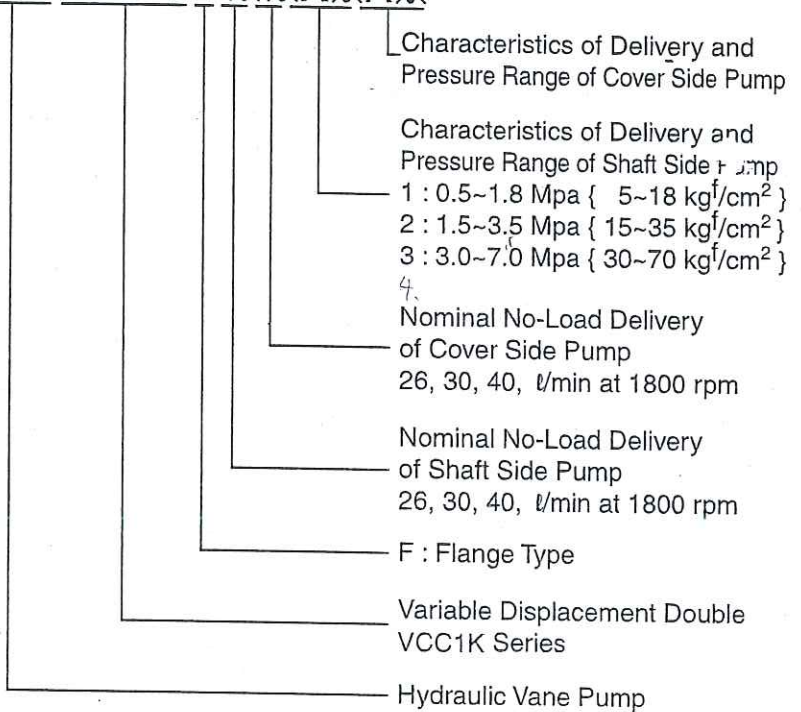

HVP-VCC1K-F***A** VARIABLE DISPLACEMENT DOUBLE PUMP

HOW TO ORDER

HVP-VCC1K-F***A**

SPECIFICATIONS

Please refer to Single Pump.

DIMENSIONAL DRAWINGS