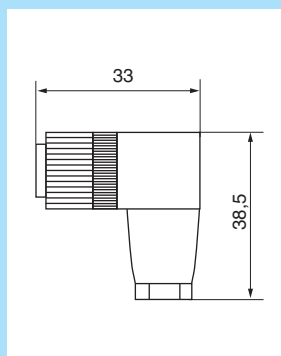

## M12 connector

Cable plug user-assembled  
Great variety of cables  
Protection IP 67

Cable plug housing  
straight

SBG...

Cable plug housing  
angular

SBW...

SBG.../SBW...

SBG 5.../SBW 5...

TYPE	ID-NO.	DESIGN	
SBG-DC	Z01060	DC-Cable plug housing M12x1, straight 4-pol	user assembled 30 VDC, 3 A
SBW-DC	Z00038	DC-Cable plug housing M12x1, angular 4-pol	user assembled 30 VDC, 3 A
SBG 5-DC	Z01146	DC-Cable plug housing M12x1, straight 5-pol	user assembled 30 VDC, 1 A
SBW 5-DC	Z01147	DC-Cable plug housing M12x1, angular 5-pol	user assembled 30 VDC, 1 A