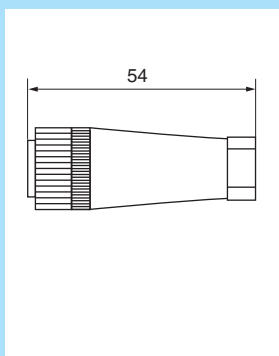

## M12 connector

Cable plug user-assembled  
Great variety of cables  
Protection IP 67

Cable plug housing  
straight

SBG...

Cable plug housing  
angular

SBW...

SBG.../SBW...

SBG 5.../SBW 5...

TYPE	ID-NO.	DESIGN	
SBG-DC	Z01060	DC-Cable plug housing M12x1, straight 4-pol	user assembled 30 VDC, 3 A
SBW-DC	Z00038	DC-Cable plug housing M12x1, angular 4-pol	user assembled 30 VDC, 3 A
SBG 5-DC	Z01146	DC-Cable plug housing M12x1, straight 5-pol	user assembled 30 VDC, 1 A
SBW 5-DC	Z01147	DC-Cable plug housing M12x1, angular 5-pol	user assembled 30 VDC, 1 A