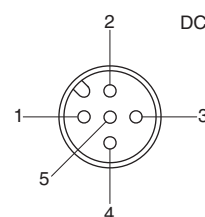

## M12 connector

Cable plug user-assembled  
Great variety of cables  
Protection IP 67

Cable plug housing  
straight

SBG...

Cable plug housing  
angular

SBW...

SBG.../SBW...

SBG 5.../SBW 5...

TYPE	ID-NO.	DESIGN	
SBG-DC	Z01060	DC-Cable plug housing M12x1, straight 4-pol	user assembled 30 VDC, 3 A
SBW-DC	Z00038	DC-Cable plug housing M12x1, angular 4-pol	user assembled 30 VDC, 3 A
SBG 5-DC	Z01146	DC-Cable plug housing M12x1, straight 5-pol	user assembled 30 VDC, 1 A
SBW 5-DC	Z01147	DC-Cable plug housing M12x1, angular 5-pol	user assembled 30 VDC, 1 A