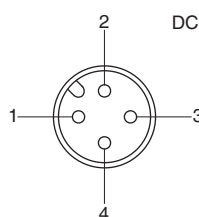

## M12 connector

Cable plug user-assembled  
Great variety of cables  
Protection IP 67

Cable plug housing  
straight

SBG...

Cable plug housing  
angular

SBW...

SBG.../SBW...

SBG 5.../SBW 5...

TYPE	ID-NO.	DESIGN	
SBG-DC	Z01060	DC-Cable plug housing M12x1, straight 4-pol	user assembled 30 VDC, 3 A
SBW-DC	Z00038	DC-Cable plug housing M12x1, angular 4-pol	user assembled 30 VDC, 3 A
SBG 5-DC	Z01146	DC-Cable plug housing M12x1, straight 5-pol	user assembled 30 VDC, 1 A
SBW 5-DC	Z01147	DC-Cable plug housing M12x1, angular 5-pol	user assembled 30 VDC, 1 A

### PREFERRED CABLE

PVC 205	Z01061	PVC-cable 2x0.5 mm <sup>2</sup>	Lead colour coding: BN/BU
PVC 205B	Z01062	PVC-cable 2x0.5 mm <sup>2</sup> , blue cable covering	Lead colour coding: BN/BU
PVC 305	Z01063	PVC-cable 3x0.5 mm <sup>2</sup>	Lead colour coding: BN/BU/BK
PVC 434	Z01066	PVC-cable 4x0.34 mm <sup>2</sup>	Lead colour coding: BN/BU/BK/WH
PVC 405	Z01067	PVC-cable 4x0.5 mm <sup>2</sup>	Lead colour coding: BN/BU/BK/WH
PVC 505	Z01116	PVC-cable 5x0.5 mm <sup>2</sup>	Lead colour coding: BN/BU/BK/WH/GY