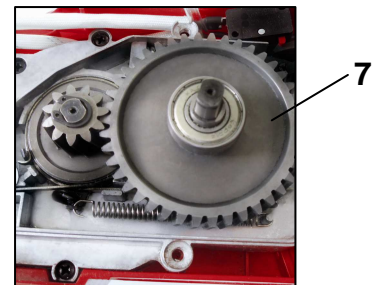

Einhell

GH-EC 1835 Electric Chain Saw

Art.-No. 45.017.10

This electric chain saw provides excellent performance and perfect robust machining. With ergonomic handle positioning and optimized center of gravity distribution for tireless and safe sawing. The chain is easy to tension and changing without using any tools.

Features

- Big filler opening (1)
- Kickback protection with mechanical instant chain brake (2)
- Sturdy stop claws made of metal (3)
- Tool-free chain tensioning and changing (4)
- High-quality chain from OREGON
- OREGON-cutter rail with sprocket nose
- Chain catch bolt
- Oil tank for automatic chain lubrication with large gauge glass (5)
- Cable strain relief (6)
- High quality **metal gear** for long life (7)

Technical data

- Mains: 230 – 240 V ~ 50 Hz
- Power: 1.800 Watt
- Sword length: 356 mm
- Cutting length: 325 mm
- Cutting speed: 13,5 m / s
- Oil tank volume: 160 ml
- Product weight: 5.0 kg

Logistic data

- Net weight: 5.0 kg
- Gross weight: 5.6 kg
- Packaging dimensions: 530 x 215 x 275 mm
- EAN-Code: 4006825 588156
- Sales unit: 4 pcs

As special accessories available:

Replacement Chain
Einhell Grey

Art.-Nr.: 45.001.71
EAN-Code: 4006825 548446