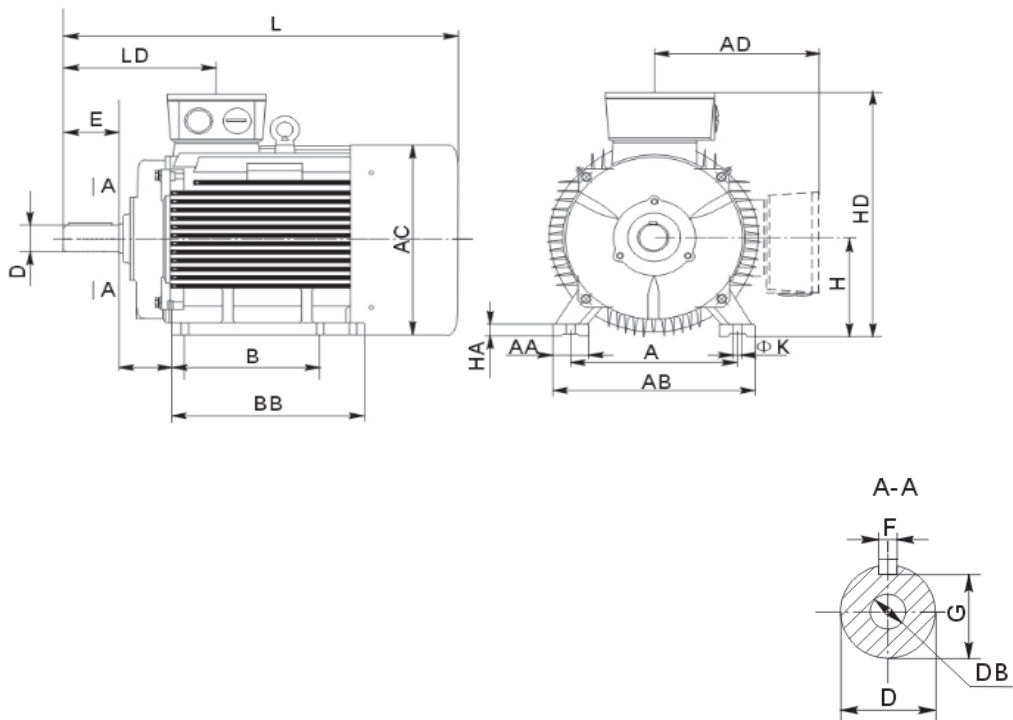

A: 112	HD: 200	E: 30
B: 90	C: 45	D: 14
AB: 150	H: 71	G: 11
AC: 145	K: 7	DB: M5
AD: 127	L: 245	F: 5
LD: 0	L (V1): 295	

Bevi Group:

BEVI AB, Sweden
BEVI A/S, Denmark
BEVI Norge A/S, Norway
BEVI Finland OY AB, Finland
BEVI CHINA, China

www.bevi.se
www.bevi.dk
www.bevi.no
www.bevi.fi
www.bevi.cn

sales@bevi.se
bevi@bevi.dk
info@bevi.no
info@bevi.fi
sales@bevi.cn

+46 499 271 00
+45 39 67 36 05
+47 22 07 66 50
+358 9 2709 1210
+86 21 5032 5200