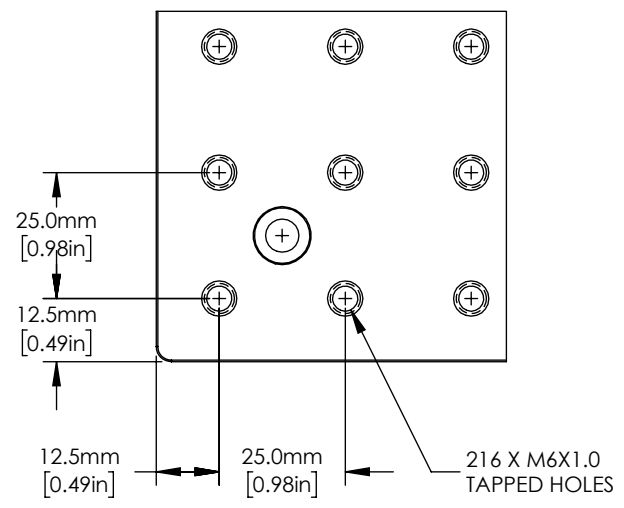

5X COUNTERBORED HOLES TO SUIT M6 SOCKET CAP

DETAIL A

FOR INFORMATION ONLY  
NOT FOR MANUFACTURING PURPOSES

DRAWING PROJECTION				<b>THORLABS</b> www.thorlabs.com <b>ALUMINIUM BREADBOARD 150 X 900 X 12.7mm</b>	
NAME	DATE				
DRAWN	CJL	16/JAN/18		MATERIAL <b>ALUMINIUM</b>	
APPROVAL	DC	16/JAN/18			
COPYRIGHT © 2018 BY THORLABS				ITEM #	APPROX WEIGHT
VALUES IN PARENTHESIS ARE CALCULATED AND MAY CONTAIN ROUND OFF ERRORS				<b>MB1590/M</b>	<b>4.40 kg</b>
				REV	B