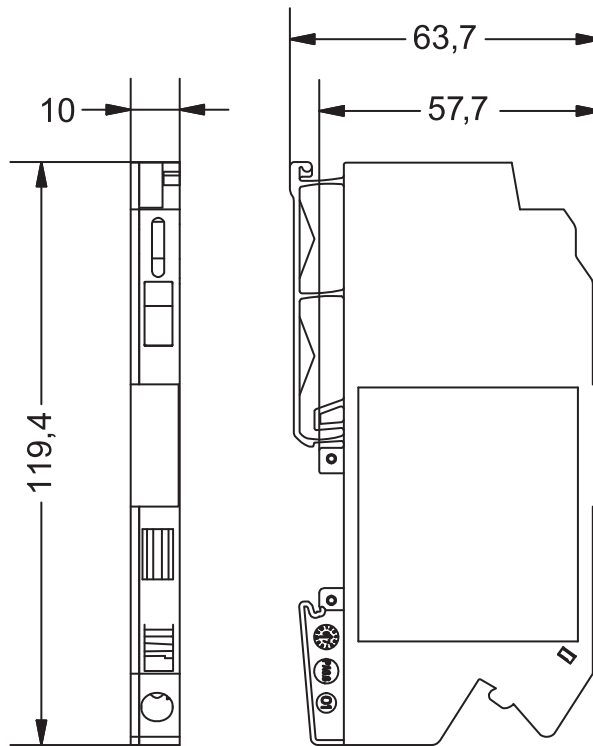

Identification	Type	LOCC Box ES 7-6425
	Part-No.	716425
Description	LOCC-Box supply set consisting of supply terminal and end block maximum total current 40 A	
Input	Nominal voltage DC 12 / 24 V	
	Rated current max. DC 40 A	
	Reverse voltage protection No	
	Termination Spring terminal : 0.33 – 10 mm ² (AWG 22–8) conductor connection cross section, single wire (solid): max. 10 mm ² conductor connection cross section, fine wire: max. 6 mm ² conductor connection cross section, fine wire with AEH: max. 6 mm ²	
Load Side	Output current max. DC 40 A	
General	Operation temperature range -25 °C – 60 °C	
	Storage temperature range -40 °C – 85 °C	
	Dimensions (w x h x d) 10.0 x 119.4 x 63.7 mm	

SYSTEMATIC TECHNOLOGY

Dimensions

Supply terminal

End block

20.08.2015 – Subject to technical modification

Part-No. 716425

USA: LUTZE INC.

13330 South Ridge Drive • Charlotte, NC 28273, USA