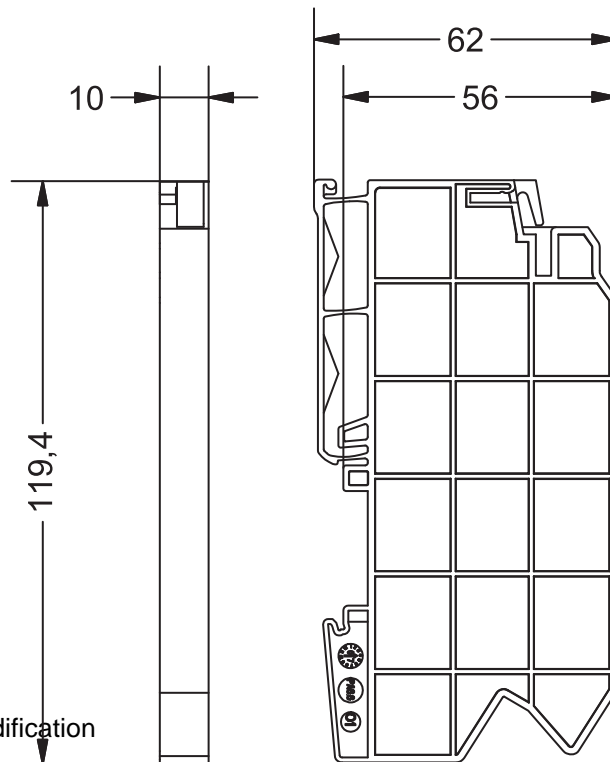

Identification	Type	LOCC Box ES 7-6425
	Part-No.	716425
Description	LOCC-Box supply set consisting of supply terminal and end block maximum total current 40 A	
Input	Nominal voltage DC 12 / 24 V	
	Rated current max. DC 40 A	
	Reverse voltage protection No	
	Termination Spring terminal : 0.33 – 10 mm ² (AWG 22–8) conductor connection cross section, single wire (solid): max. 10 mm ² conductor connection cross section, fine wire: max. 6 mm ² conductor connection cross section, fine wire with AEH: max. 6 mm ²	
Load Side	Output current max. DC 40 A	
General	Operation temperature range -25 °C – 60 °C	
	Storage temperature range -40 °C – 85 °C	
	Dimensions (w x h x d) 10.0 x 119.4 x 63.7 mm	

SYSTEMATIC TECHNOLOGY

Dimensions

Supply terminal

End block

20.08.2015 – Subject to technical modification

Part-No. 716425

USA: LUTZE INC.

13330 South Ridge Drive • Charlotte, NC 28273, USA