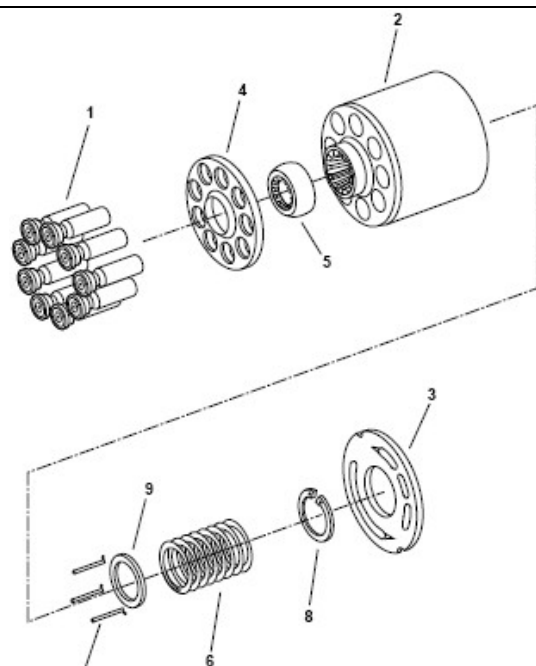

K17= mounting flange: 152-4(D). Shaft/coupling: 44-4(D)

*Flange acc. to ISO 3019-1. Coupling for splined shaft acc. to SAE J744

www.hydpump.com

VIEW: A

VIEW: B

VIEW: C

VIEW: A

- | | | | |
|-------------------------|-------------------------|---------------------------|---------------------------|
| ITEM # 1: ROTARY GROUP | ITEM # 2: CONTROL-ASS. | ITEM # 3: PUMP HOUSING | ITEM # 4: END COVER-PORTS |
| ITEM # 5: CRADEL ASS. | ITEM # 6: SHAFT - DRIVE | ITEM # 7: WASHER | ITEM # 8: ADJUSTING DISC |
| ITEM # 9: TAPERED BRG | ITEM # 10: TAPERED BRG | ITEM # 11: BEARING CRADLE | ITEM # 12: SEAL - SHAFT |
| ITEM # 13: O - RING | ITEM # 14: O - RING | ITEM # 15: SNAP RING | ITEM # 16: CAP SCREWS |
| ITEM # 17: CONTROL ASS. | ITEM # 18: PLUG | ITEM # 19: DOWEL PINS | ITEM # 20: PLUG |
| ITEM # 21: KEY | ITEM # 22: COUPLING | ITEM # 23: O - RING | ITEM # 24: O - RING |
| ITEM # 25: PLUG | | | |

VIEW: B

- | | | | |
|--------------------------|------------------|-------------------------|--------------------------|
| ITEM # 1: PISTONS | ITEM # 2: BARREL | ITEM # 3: LENS PLATE | ITEM # 4: RETAINER PLATE |
| ITEM # 5: RETAINING BALL | ITEM # 6: SPRING | ITEM # 7: PRESSURE PINS | ITEM # 8: RETAINING RING |
| ITEM # 9: RETAINING CLIP | | | |