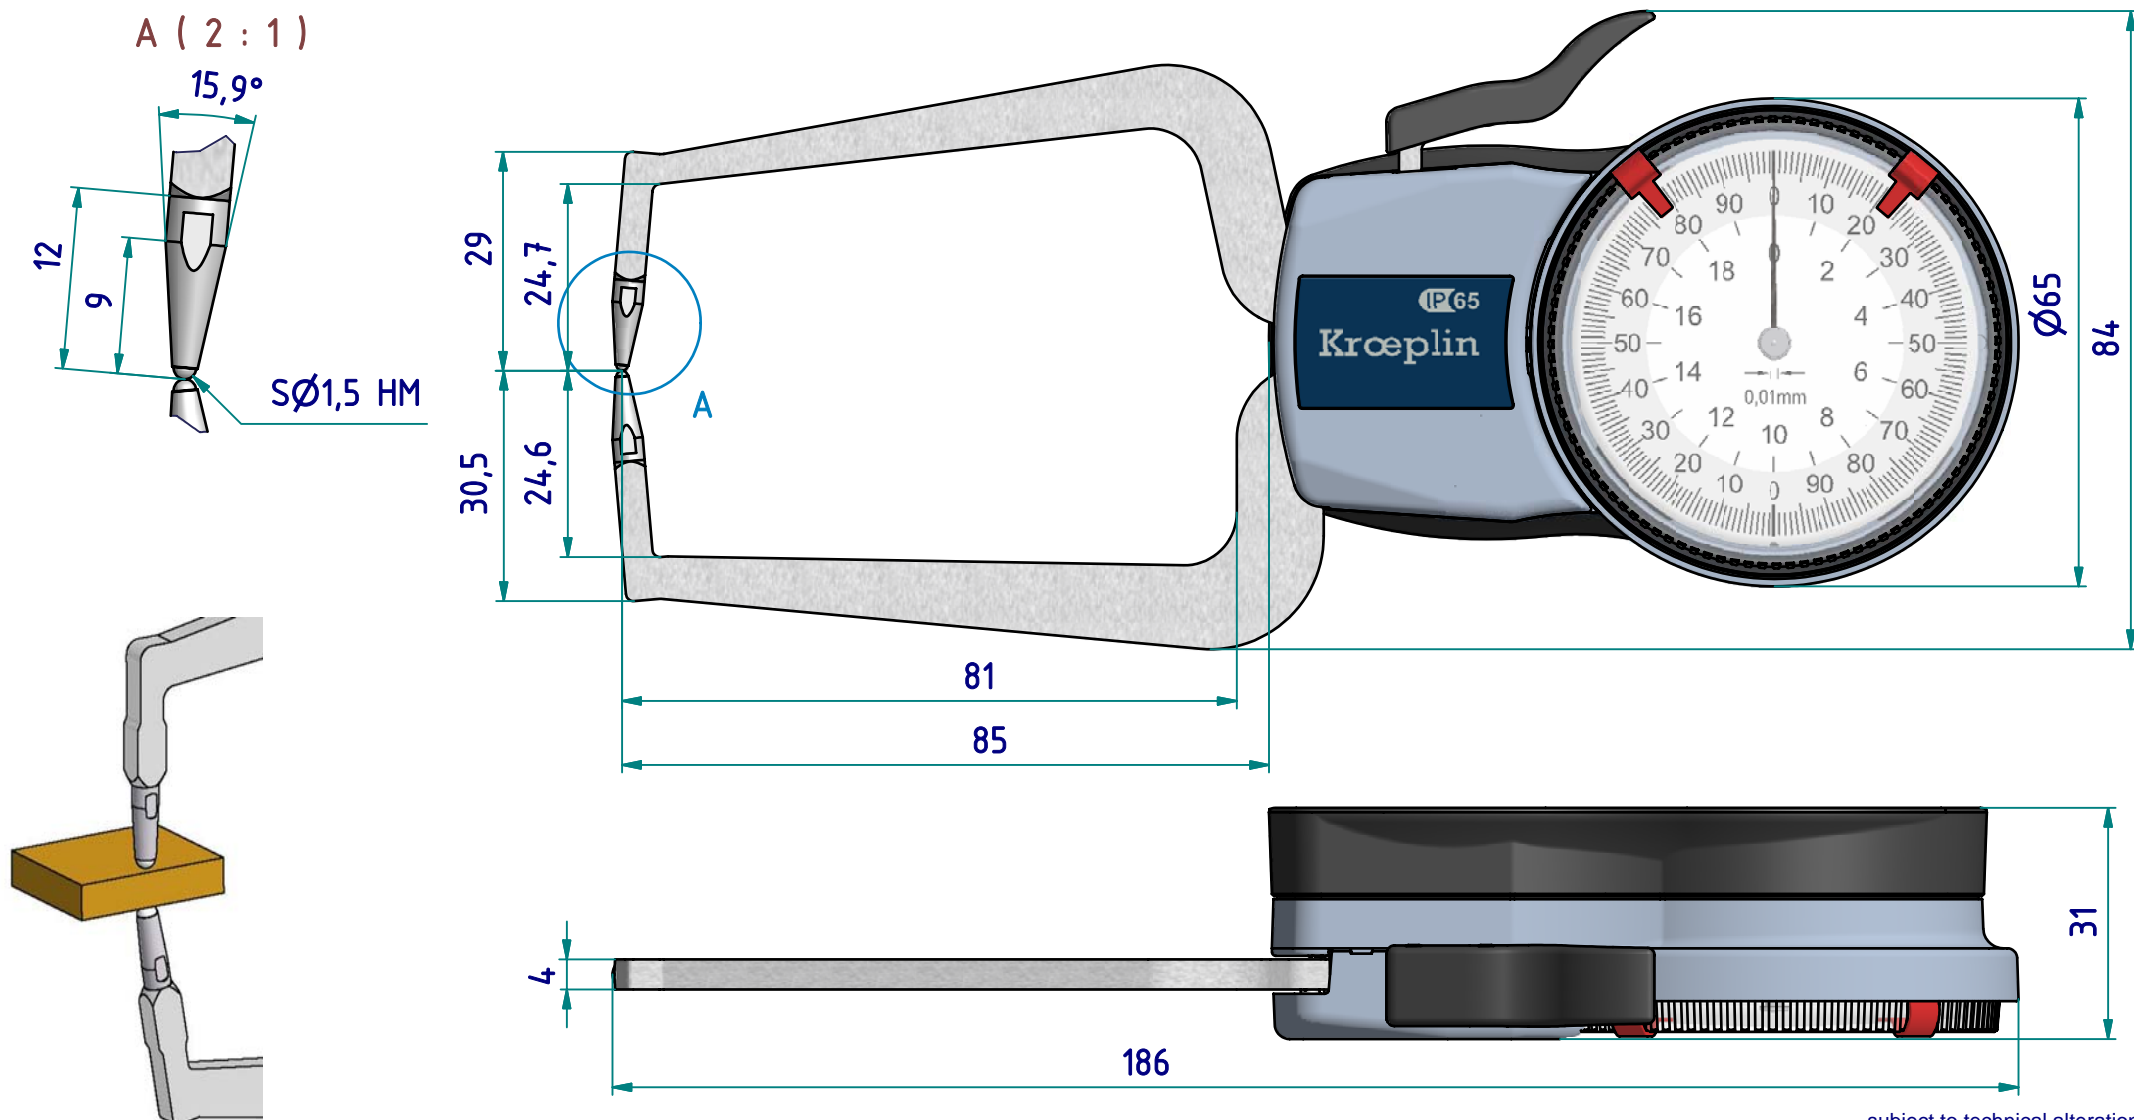

data sheet: D220

Kroeplin GmbH
Gartenstraße 50
D-36381 Schlüchtern

Tel.: 06661 86 0
Fax: 06661 86 39
Mail: sales@kroeplin.com
Web: www.kroeplin.com

Kroeplin
Längenmesstechnik

subject to technical alterations

type: D
range: 0 - 20 mm
range of indication: 0 - 20,5 mm
digital step: -
scale interval: 0,01 mm
measuring force: 1,1 - 1,6 N
weight: 210 g

acceptable deviations
VDI/VDE/DGQ 2618 Bl. 12.1/13.1)
max. permissible errors "G": 0,03 mm
repeatability "r": 0,01 mm
reference temperature: 20° C
operation temperature: 10° C - 30° C
storage temperature: -10° C - 50° C

scale: 1:1
drawing-nr.: DAB-D220_KR_e
date of issue: 08.01.09
name: T.Koenig
revision status:
revision date: