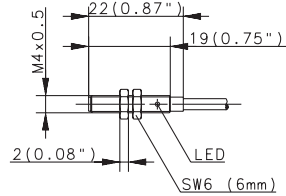

Ø 6.5 mm		M4	M5	M5	
Flush	Flush	Flush	Flush	Flush	Flush
1.5 mm	1.5 mm	0.6 mm	1 mm	1 mm	1 mm
Cable 2 m	Cable 5 m	Cable 2 m	Cable 2 m	Connector M8	Cable 2 m
					NAMUR

6502999034 KIB-D06PS/1,5-K2VPU	6602999460 KIB-D06PS/1,5-KL5V	6502999020 KIB-M04PS/0,6-KL2PU		6502999003 KIB-M05PS/001-KL2PU 6502799001 KIB-M05PÖ/001-KL2PU	6502999018 KIB-M05PS/001-KLSM8 6502799019 KIB-M05PÖ/001-KLSM8		
				6502399003 KIB-M05NS/001-KL2PU			
							6501699008 KIB-M05EA/001-2

–25°C/+70°C	–25°C/+70°C	–25°C/+70°C	–25°C/+70°C	–25°C/+70°C	–25°C/+70°C
IP67	IP67	IP67	IP67	IP67	IP67
Stainless steel 1.4401	Stainless steel 1.4401	Stainless steel 1.4305	CuZn39Pb3	CuZn39Pb3	CuZn39Pb3
3 x 0.14 mm ²	3 x 0.14 mm ²	3 x 0.055 mm ²	3 x 0.14 mm ²	M8 x 1	2 x 0.14 mm ²