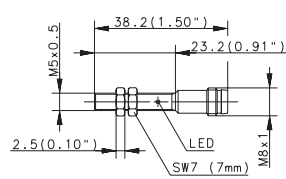

Ø 6.5 mm		M4	M5	M5	
Flush	Flush	Flush	Flush	Flush	Flush
1.5 mm	1.5 mm	0.6 mm	1 mm	1 mm	1 mm
Cable 2 m	Cable 5 m	Cable 2 m	Cable 2 m	Connector M8	Cable 2 m
					NAMUR

6502999034 KIB-D06PS/1,5-K2VPU	6602999460 KIB-D06PS/1,5-KL5V	6502999020 KIB-M04PS/0,6-KL2PU		6502999003 KIB-M05PS/001-KL2PU 6502799001 KIB-M05PÖ/001-KL2PU	6502999018 KIB-M05PS/001-KLSM8 6502799019 KIB-M05PÖ/001-KLSM8		
				6502399003 KIB-M05NS/001-KL2PU			
							6501699008 KIB-M05EA/001-2

–25°C/+70°C	–25°C/+70°C	–25°C/+70°C	–25°C/+70°C	–25°C/+70°C	–25°C/+70°C
IP67	IP67	IP67	IP67	IP67	IP67
Stainless steel 1.4401	Stainless steel 1.4401	Stainless steel 1.4305	CuZn39Pb3	CuZn39Pb3	CuZn39Pb3
3 x 0.14 mm ²	3 x 0.14 mm ²	3 x 0.055 mm ²	3 x 0.14 mm ²	M8 x 1	2 x 0.14 mm ²