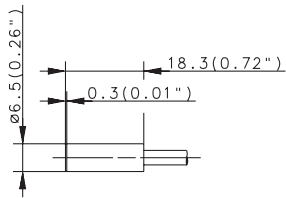

Ø 6.5 mm		M4	M5	M5	
Flush	Flush	Flush	Flush	Flush	Flush
1.5 mm	1.5 mm	0.6 mm	1 mm	1 mm	1 mm
Cable 2 m	Cable 5 m	Cable 2 m	Cable 2 m	Connector M8	Cable 2 m
					NAMUR

6502999034 KIB-D06PS/1,5-K2VPU	6602999460 KIB-D06PS/1,5-KL5V	6502999020 KIB-M04PS/0,6-KL2PU		6502999003 KIB-M05PS/001-KL2PU 6502799001 KIB-M05PÖ/001-KL2PU	6502999018 KIB-M05PS/001-KLSM8 6502799019 KIB-M05PÖ/001-KLSM8		
				6502399003 KIB-M05NS/001-KL2PU			
							6501699008 KIB-M05EA/001-2

–25°C/+70°C	–25°C/+70°C	–25°C/+70°C	–25°C/+70°C	–25°C/+70°C	–25°C/+70°C
IP67	IP67	IP67	IP67	IP67	IP67
Stainless steel 1.4401	Stainless steel 1.4401	Stainless steel 1.4305	CuZn39Pb3	CuZn39Pb3	CuZn39Pb3
3 x 0.14 mm ²	3 x 0.14 mm ²	3 x 0.055 mm ²	3 x 0.14 mm ²	M8 x 1	2 x 0.14 mm ²