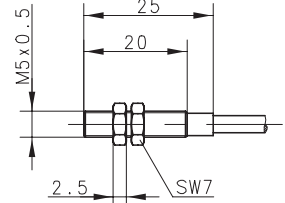

Ø 6.5 mm		M4	M5	M5	
Flush	Flush	Flush	Flush	Flush	Flush
1.5 mm	1.5 mm	0.6 mm	1 mm	1 mm	1 mm
Cable 2 m	Cable 5 m	Cable 2 m	Cable 2 m	Connector M8	Cable 2 m
					NAMUR

6502999034 KIB-D06PS/1,5-K2VPU	6602999460 KIB-D06PS/1,5-KL5V	6502999020 KIB-M04PS/0,6-KL2PU		6502999003 KIB-M05PS/001-KL2PU 6502799001 KIB-M05PÖ/001-KL2PU	6502999018 KIB-M05PS/001-KLSM8 6502799019 KIB-M05PÖ/001-KLSM8		
				6502399003 KIB-M05NS/001-KL2PU			
							6501699008 KIB-M05EA/001-2

–25°C/+70°C	–25°C/+70°C	–25°C/+70°C	–25°C/+70°C	–25°C/+70°C	–25°C/+70°C
IP67	IP67	IP67	IP67	IP67	IP67
Stainless steel 1.4401	Stainless steel 1.4401	Stainless steel 1.4305	CuZn39Pb3	CuZn39Pb3	CuZn39Pb3
3 x 0.14 mm ²	3 x 0.14 mm ²	3 x 0.055 mm ²	3 x 0.14 mm ²	M8 x 1	2 x 0.14 mm ²