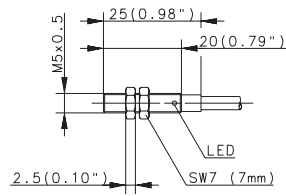

Ø 6.5 mm		M4	M5	M5	
Flush	Flush	Flush	Flush	Flush	Flush
1.5 mm	1.5 mm	0.6 mm	1 mm	1 mm	1 mm
Cable 2 m	Cable 5 m	Cable 2 m	Cable 2 m	Connector M8	Cable 2 m
					NAMUR

6502999034 KIB-D06PS/1,5-K2VPU	6602999460 KIB-D06PS/1,5-KL5V	6502999020 KIB-M04PS/0,6-KL2PU		6502999003 KIB-M05PS/001-KL2PU 6502799001 KIB-M05PÖ/001-KL2PU	6502999018 KIB-M05PS/001-KLSM8 6502799019 KIB-M05PÖ/001-KLSM8		
				6502399003 KIB-M05NS/001-KL2PU			
							6501699008 KIB-M05EA/001-2

–25°C/+70°C	–25°C/+70°C	–25°C/+70°C	–25°C/+70°C	–25°C/+70°C	–25°C/+70°C
IP67	IP67	IP67	IP67	IP67	IP67
Stainless steel 1.4401	Stainless steel 1.4401	Stainless steel 1.4305	CuZn39Pb3	CuZn39Pb3	CuZn39Pb3
3 x 0.14 mm ²	3 x 0.14 mm ²	3 x 0.055 mm ²	3 x 0.14 mm ²	M8 x 1	2 x 0.14 mm ²