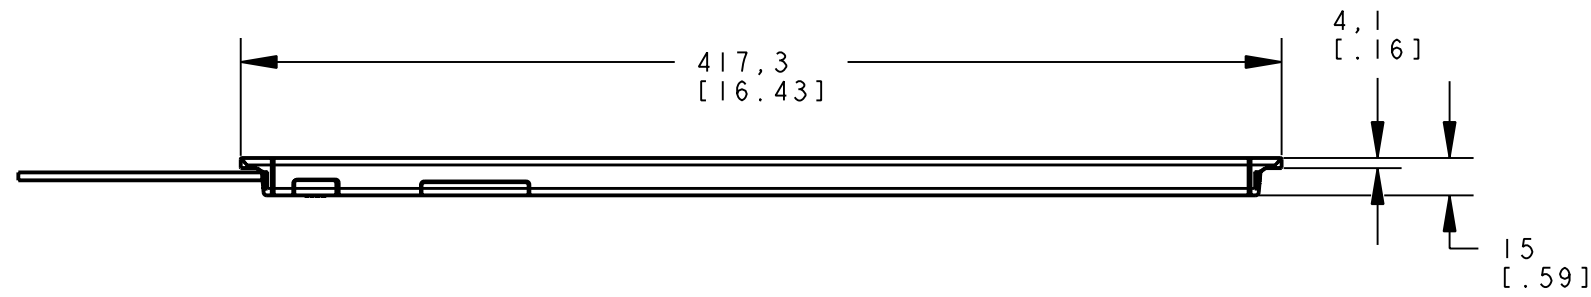

8 7 6 5 4 3 2 1

ISOMETRIC VIEW  
SCALE 33:100

This drawing is the property of BANNER ENGINEERING CORP. and is proprietary in general and in detail. Its contents shall not be revealed to outside parties without written consent of BANNER.

BANNER ENGINEERING CORP.  
P.O. BOX 9414  
MINNEAPOLIS, MN 55440

THIRD ANGLE PROJECTION

TITLE

**PVA450  
WEB CAD DRAWINGS 2D/3D**

SIZE B	DRAWING NO. <b>159669</b>	REV. ...
-----------	------------------------------	-------------

SCALE 33:100	SHEET 1 OF 1
-----------------	-----------------

NOTES:  
1. ALL DIMENSIONS ARE MILLIMETERS [INCHES] UNLESS OTHERWISE NOTED.

8 7 6 5 4 3 2 1 PRO/E