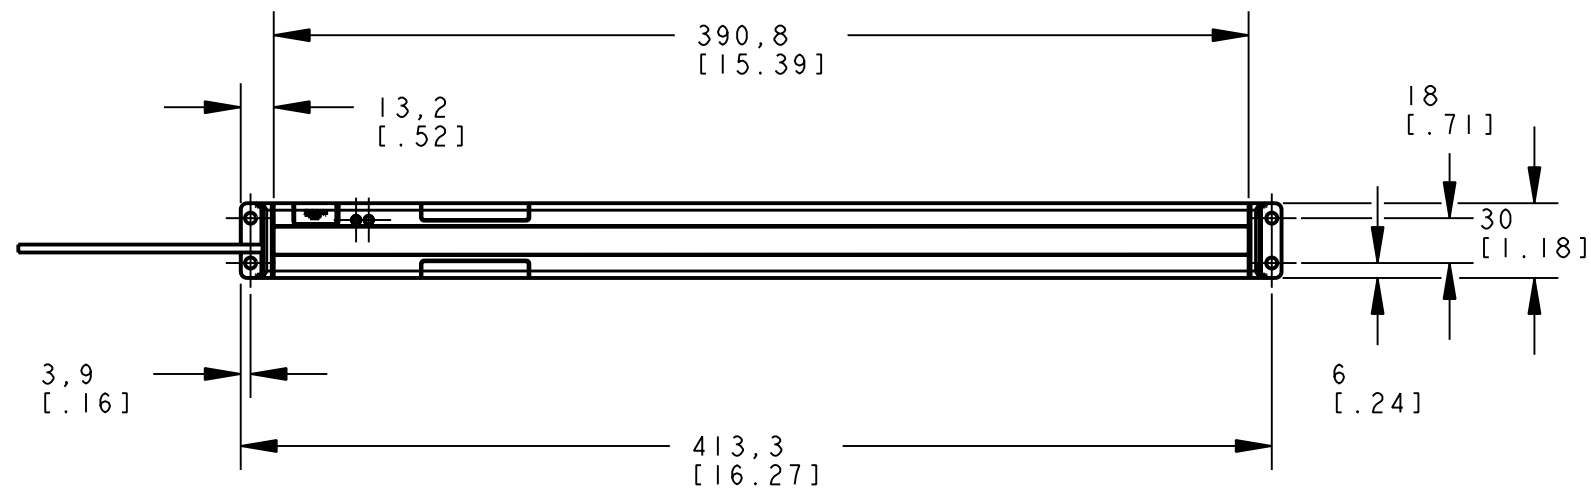

8 7 6 5 4 3 2 1

ISOMETRIC VIEW  
SCALE 33:100

This drawing is the property of BANNER ENGINEERING CORP. and is proprietary in general and in detail. Its contents shall not be revealed to outside parties without written consent of BANNER.

BANNER ENGINEERING CORP.  
P.O. BOX 9414  
MINNEAPOLIS, MN 55440

THIRD ANGLE PROJECTION

TITLE

**PVA450  
WEB CAD DRAWINGS 2D/3D**

SIZE B	DRAWING NO. <b>159669</b>	REV. ...
-----------	------------------------------	-------------

SCALE 33:100	SHEET 1 OF 1
-----------------	-----------------

NOTES:  
1. ALL DIMENSIONS ARE MILLIMETERS [INCHES] UNLESS OTHERWISE NOTED.

8 7 6 5 4 3 2 1 PRO/E