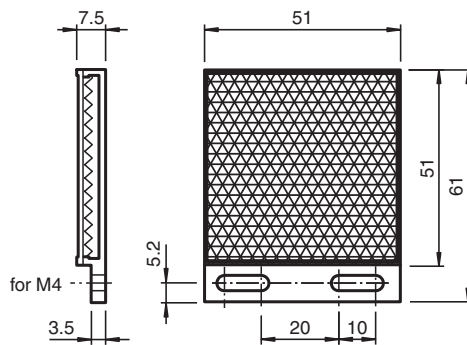

## Reflector REF-H50

- Mounting holes for simple installation

Reflector, rectangular 51 mm x 61 mm, mounting holes, fixing strap

### Dimensions

### Technical Data

<b>General specifications</b>	
Construction type	rectangular
<b>Ambient conditions</b>	
Ambient temperature	-20 ... 60 °C (-4 ... 140 °F)
<b>Mechanical specifications</b>	
Material	PMMA/ABS
Dimensions	51 mm x 61 mm x 7.5 mm
Mounting	mounting holes