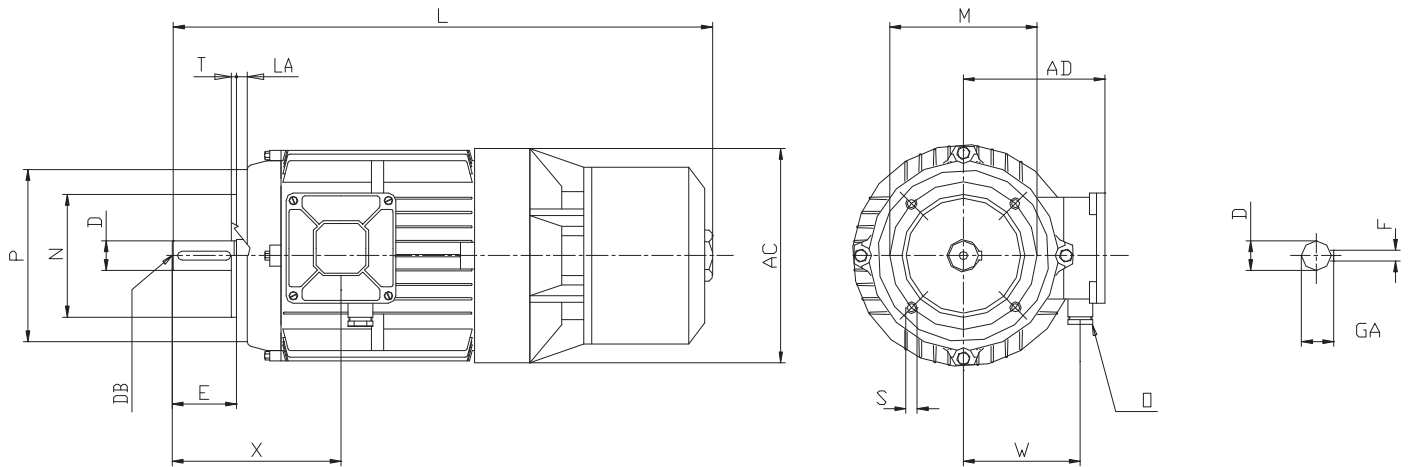

Dimensioni ingombro motori autofrenanti FE

FE brake motors overall dimensions

Forma B14 - Grandezza 160÷180T Motori autoventilati (IC 411)

Mounting B14 - Frame size 160÷180T Self-ventilated motors (IC 411)